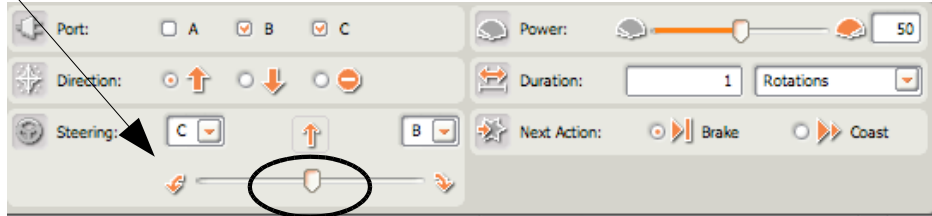

Essential Blocks for Robot Navigation:

Straight:

Steering = Straight
Power = 50

Point Turn Left:

Steering = All the way left
Power = 50
Duration = 0.55

Point Turn Right:

Steering = All the way right
Power = 50
Duration = 0.55