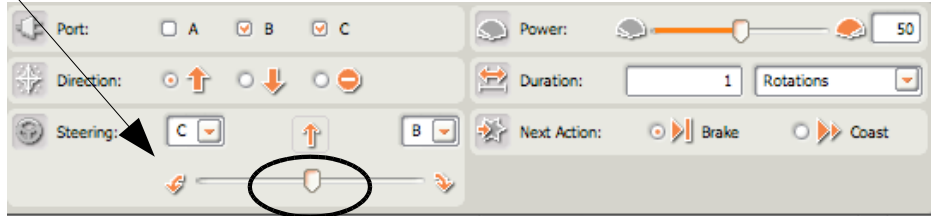

## Essential Blocks for Robot Navigation:

### Straight:

Steering = Straight  
Power = 50

### Point Turn Left:

Steering = All the way left  
Power = 50  
Duration = 0.55

### Point Turn Right:

Steering = All the way right  
Power = 50  
Duration = 0.55