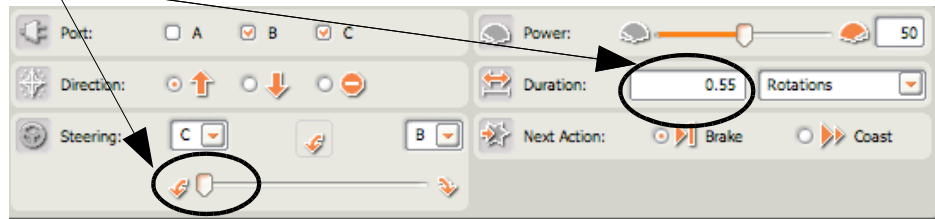

Essential Blocks for Robot Navigation:

Straight:

Steering = Straight
Power = 50

Point Turn Left:

Steering = All the way left
Power = 50
Duration = 0.55

Point Turn Right:

Steering = All the way right
Power = 50
Duration = 0.55