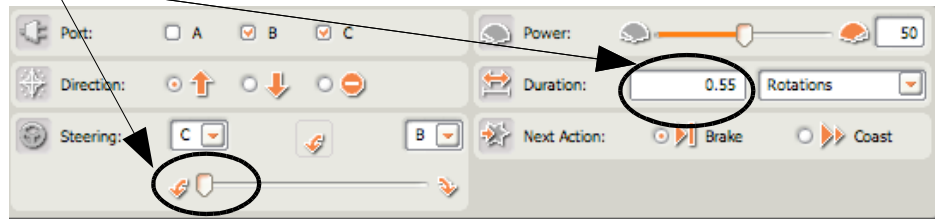

### Straight:

Steering = Straight  
Power = 50

### Point Turn Left:

Steering = All the way left  
Power = 50  
Duration = 0.55

### Point Turn Right:

Steering = All the way right  
Power = 50  
Duration = 0.55